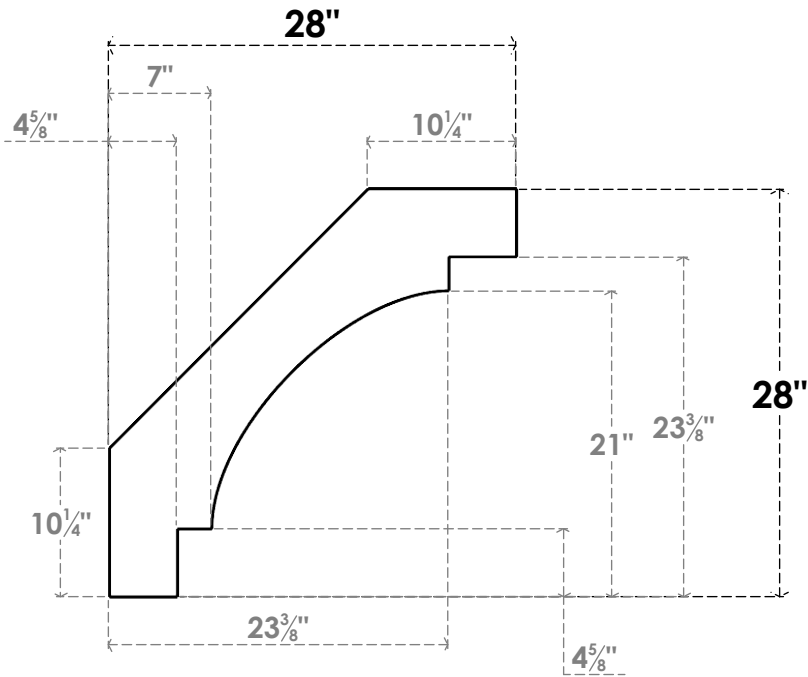

ITEM NUMBER: BRCPC035X28000X28000MRC

3 1/2"W X 28"D X 28"H MERCED ARCHITECTURAL GRADE PVC CLOSED KNEE BRACE

SIDE PROFILE

FRONT PROFILE

ISOMETRIC

EKENA MILLWORK
2300 WEST MAIN ST.
CLARKSVILLE, TX 75426
TOLL FREE: 866-607-0453
WWW.EKENAMILLWORK.COM