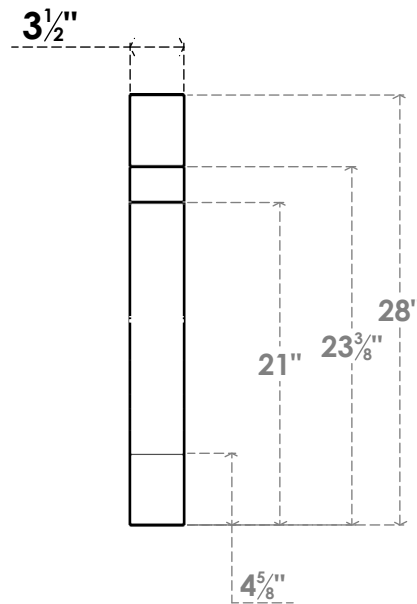

ITEM NUMBER: BRCPC035X28000X28000MRC

3 1/2"W X 28"D X 28"H MERCED ARCHITECTURAL GRADE PVC CLOSED KNEE BRACE

SIDE PROFILE

FRONT PROFILE

ISOMETRIC

EKENA MILLWORK
2300 WEST MAIN ST.
CLARKSVILLE, TX 75426
TOLL FREE: 866-607-0453
WWW.EKENAMILLWORK.COM